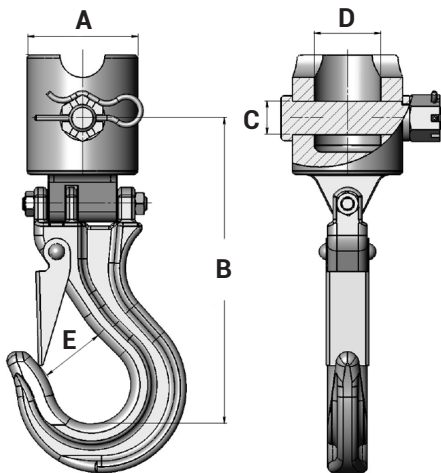

KEY FEATURES

- Exclusive hinged rotator hook
- Swedish high quality Gunnebo hook
- Tight fit

	ORH 80/59	ORH 80/69	ORH 100/78
A	98	98	120
B	271,5	231	284
C	30	30	35
D	59,3	69,3	78
E	49	49	59

MODEL SPECIFICATIONS

ORH 80/59	9	8
ORH 80/69	8,5	8
ORH 100/78	14	10